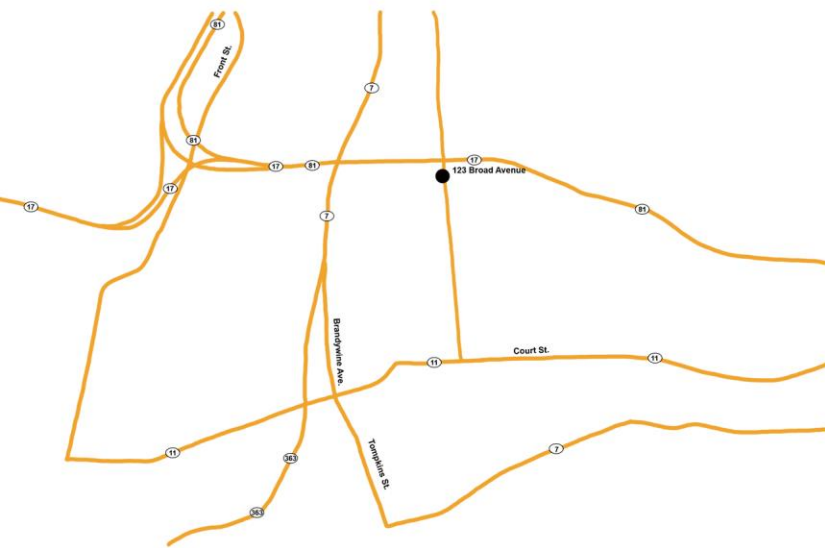

**ADDRESS**

123 Broad Ave.  
Binghamton, NY 13904

**GM CONTACT INFO**

Sylvester Lechuga  
607-766-1208  
slechuga@ciglogistics.com

**TERMINAL INFO**

607-766-1292  
binghamton@ciglogistics.com

**COMMODITIES**

- Sand

**STORAGE CAPACITY**

- 33 Railcar Spots
- 66 Railcar Spots of Storage
- 1 Acre Laydown Yard

**RAIL SERVICES**

- Manifest Service
- Norfolk Southern Railroad

**EQUIPMENT**

- RBT Conveyor Belts