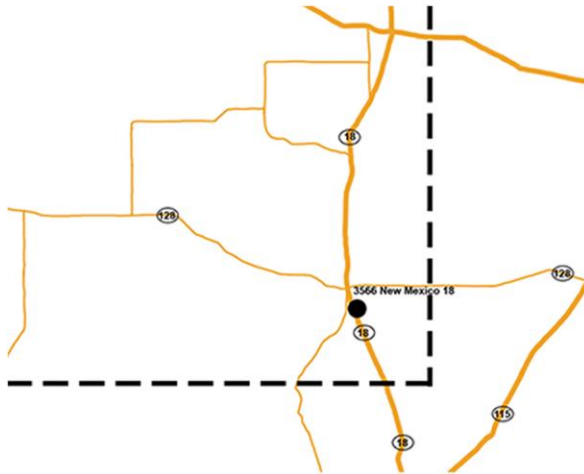

ADDRESS

3566 NM Highway 18
Jal, NM 88252

TERMINAL INFO

575-200-8893
jal@ciglogistics.com

TM CONTACT INFO

William Douglas
575-988-2065
wdouglas@ciglogistics.com

COMMODITIES

- Sand
- Crude
- Pipe
- Lumber
- Coils
- Steel
- Liquids
- Diesel
- Fly Ash
- Soda Ash
- Hazardous Material
- Wind Energy Components
- Palletized Material