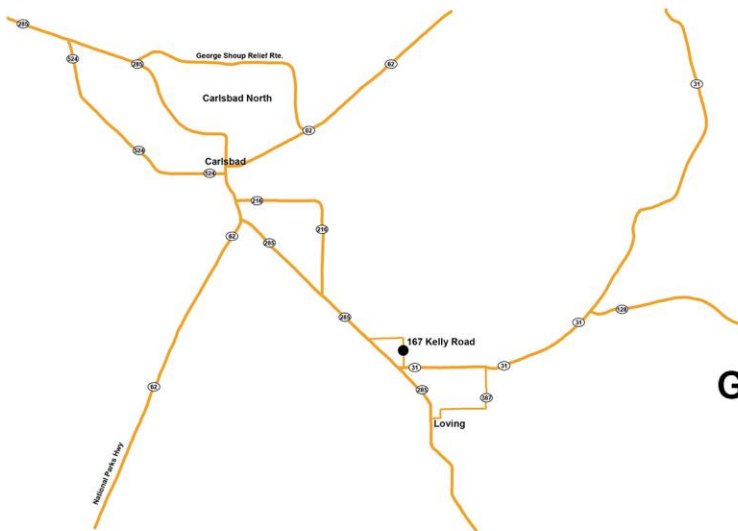

GROWTH & DEVELOPMENT OPPORTUNITIES

- Warehouse Development
- Laydown Yard Capacity

STORAGE CAPACITY

- 72mm lbs of silo storage
- 450-acre site
- 79,000 feet of track
- 1,100 car spots

RAIL SERVICES

- Unit Train Capable
- Manifest Capable
- BNSF Railroad

EQUIPMENT

- Rail Locomotives
- RBT Conveyor Belts
- Portable Liquid Pumps
- Forklifts & Crane