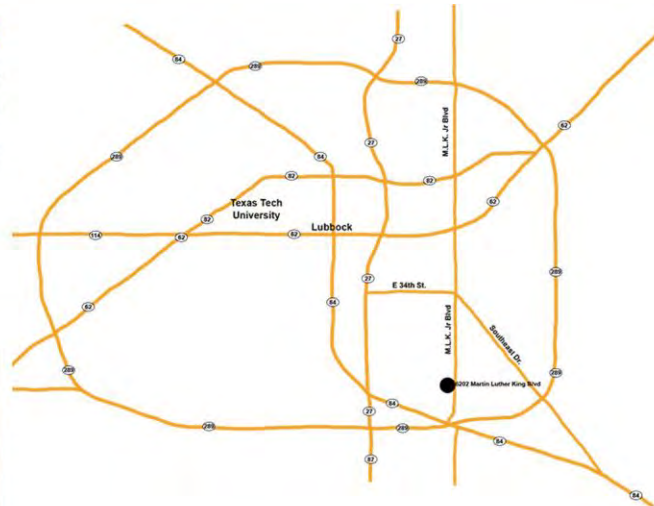

LUBBOCK

Texas

ADDRESS

6202 Martin Luther King Blvd
Lubbock, TX 79404

GM CONTACT INFO

Bryan Ross
806-786-5360
bross@ciglogistics.com

TERMINAL INFO

806-786-3214
lubbock@ciglogistics.com