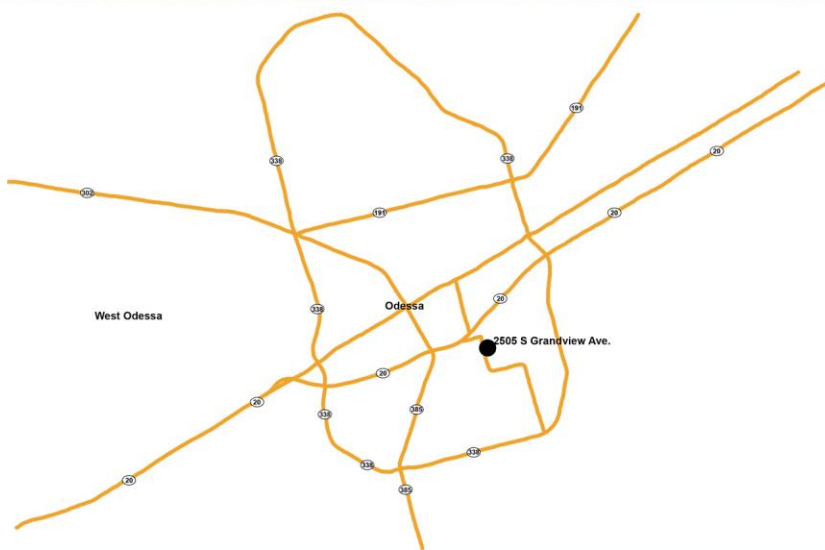

ADDRESS

2505 S Grandview Ave.
Odessa, TX 79766

TERMINAL INFO

432-488-9756
odessa@ciglogistics.com

GM CONTACT INFO

Nathan Todd
815-510-1528
ntodd@ciglogistics.com

COMMODITIES

- Sand
- Diesel
- Crude
- Fly Ash
- Pipe
- Soda Ash
- Lumber
- Hazardous Material
- Coils
- Wind Energy Components
- Steel
- Palletized Material
- Liquids

GROWTH & DEVELOPMENT OPPORTUNITIES

- Warehouse Development
- Laydown Yard Capacity

STORAGE CAPACITY

- 36mm lbs silo storage
- 330-acre site; 73,000 ft. of track immediately available
- 1,000 railcar spots