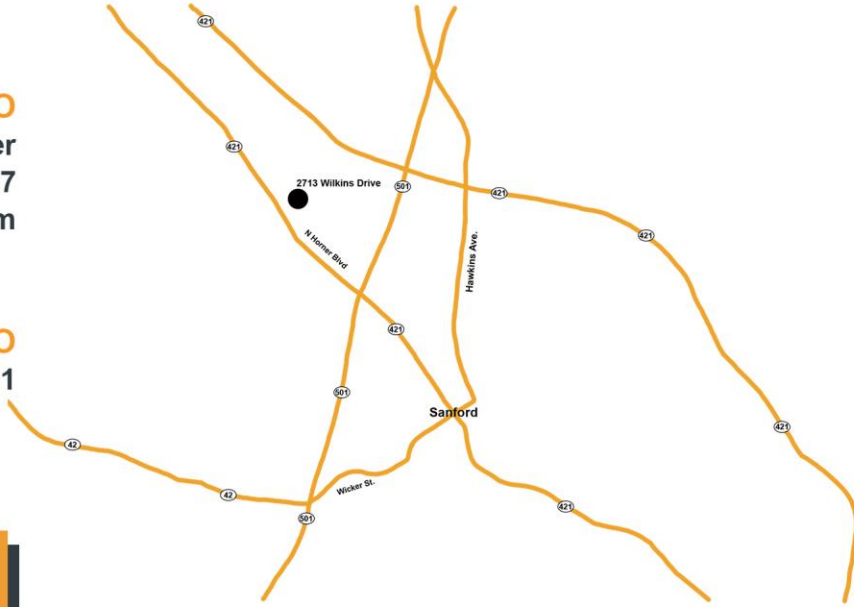

ADDRESS

2713 Wilkins Drive
2701 Wilkins Drive
Sanford, NC 27330

GM CONTACT INFO

Tommy Gaster
919-353-4887
tgaster@ciglogistics.com

RAIL ADDRESS

311 Chatham St.
Sanford, NC 27330

TERMINAL INFO

919-718-0111

COMMODITIES

- Roofing Granules